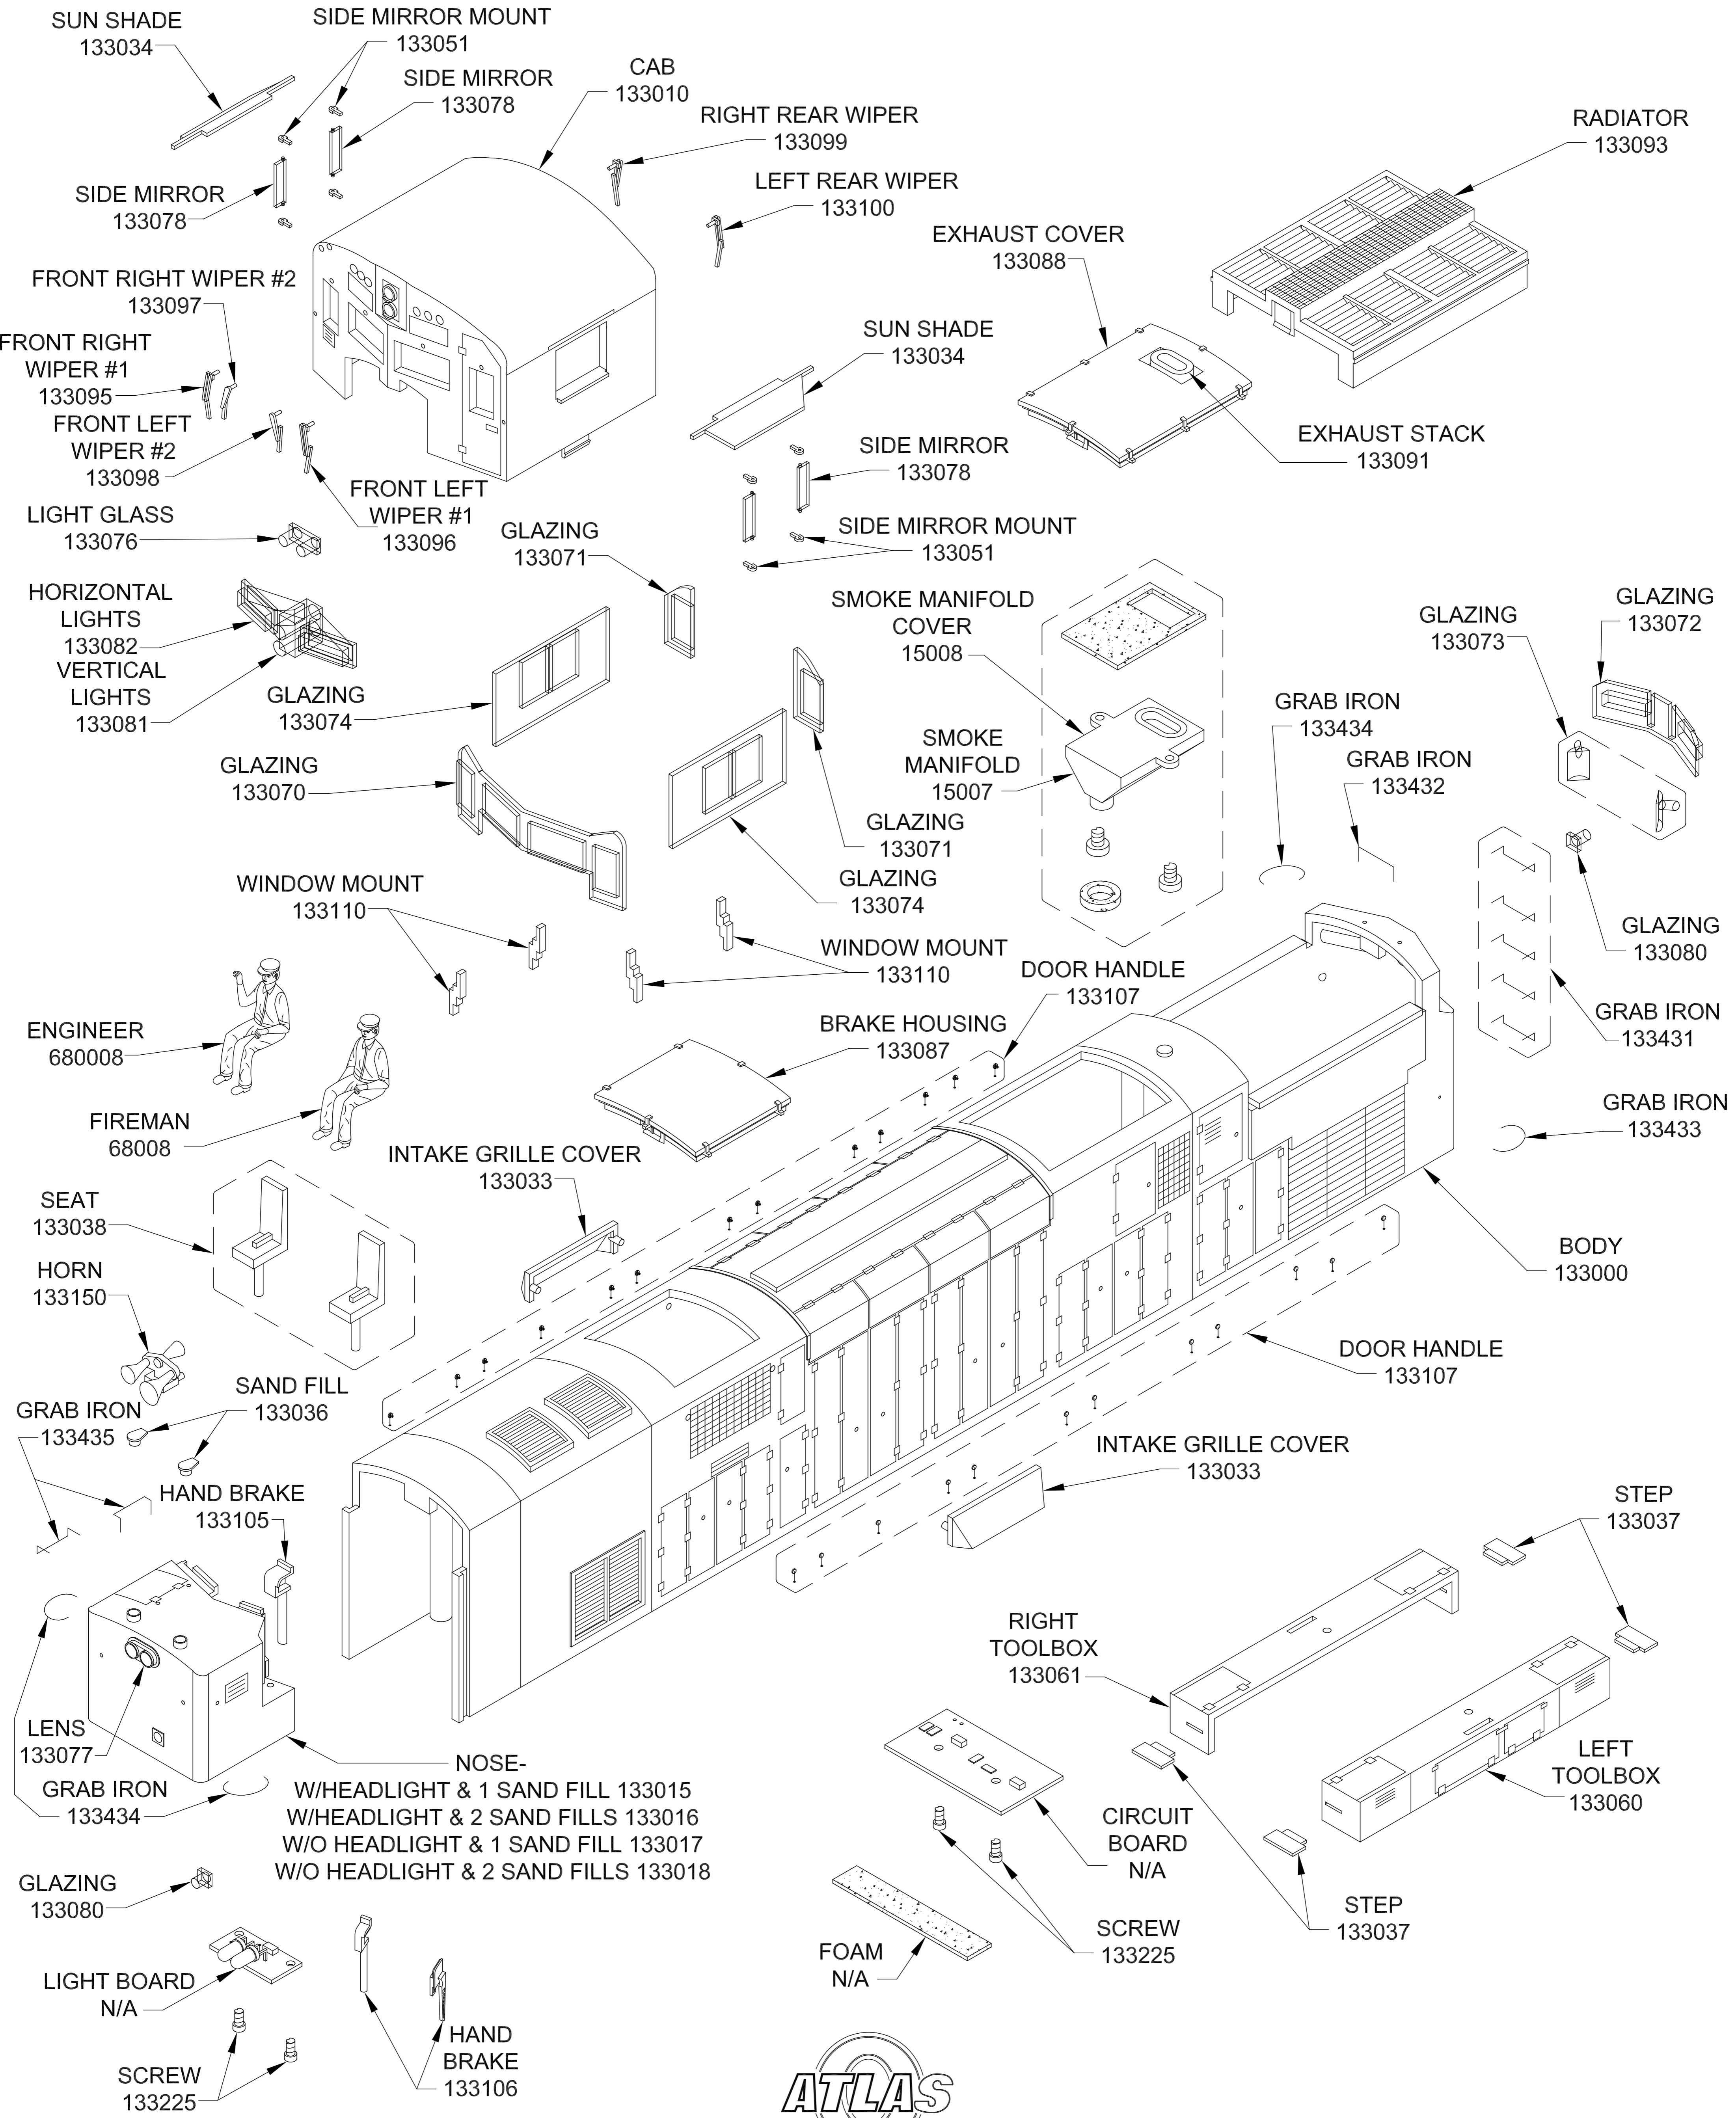

C-628 DIESEL LOCOMOTIVE

3 RAIL

378 Florence Avenue, Hillside,

New Jersey 07205, USA