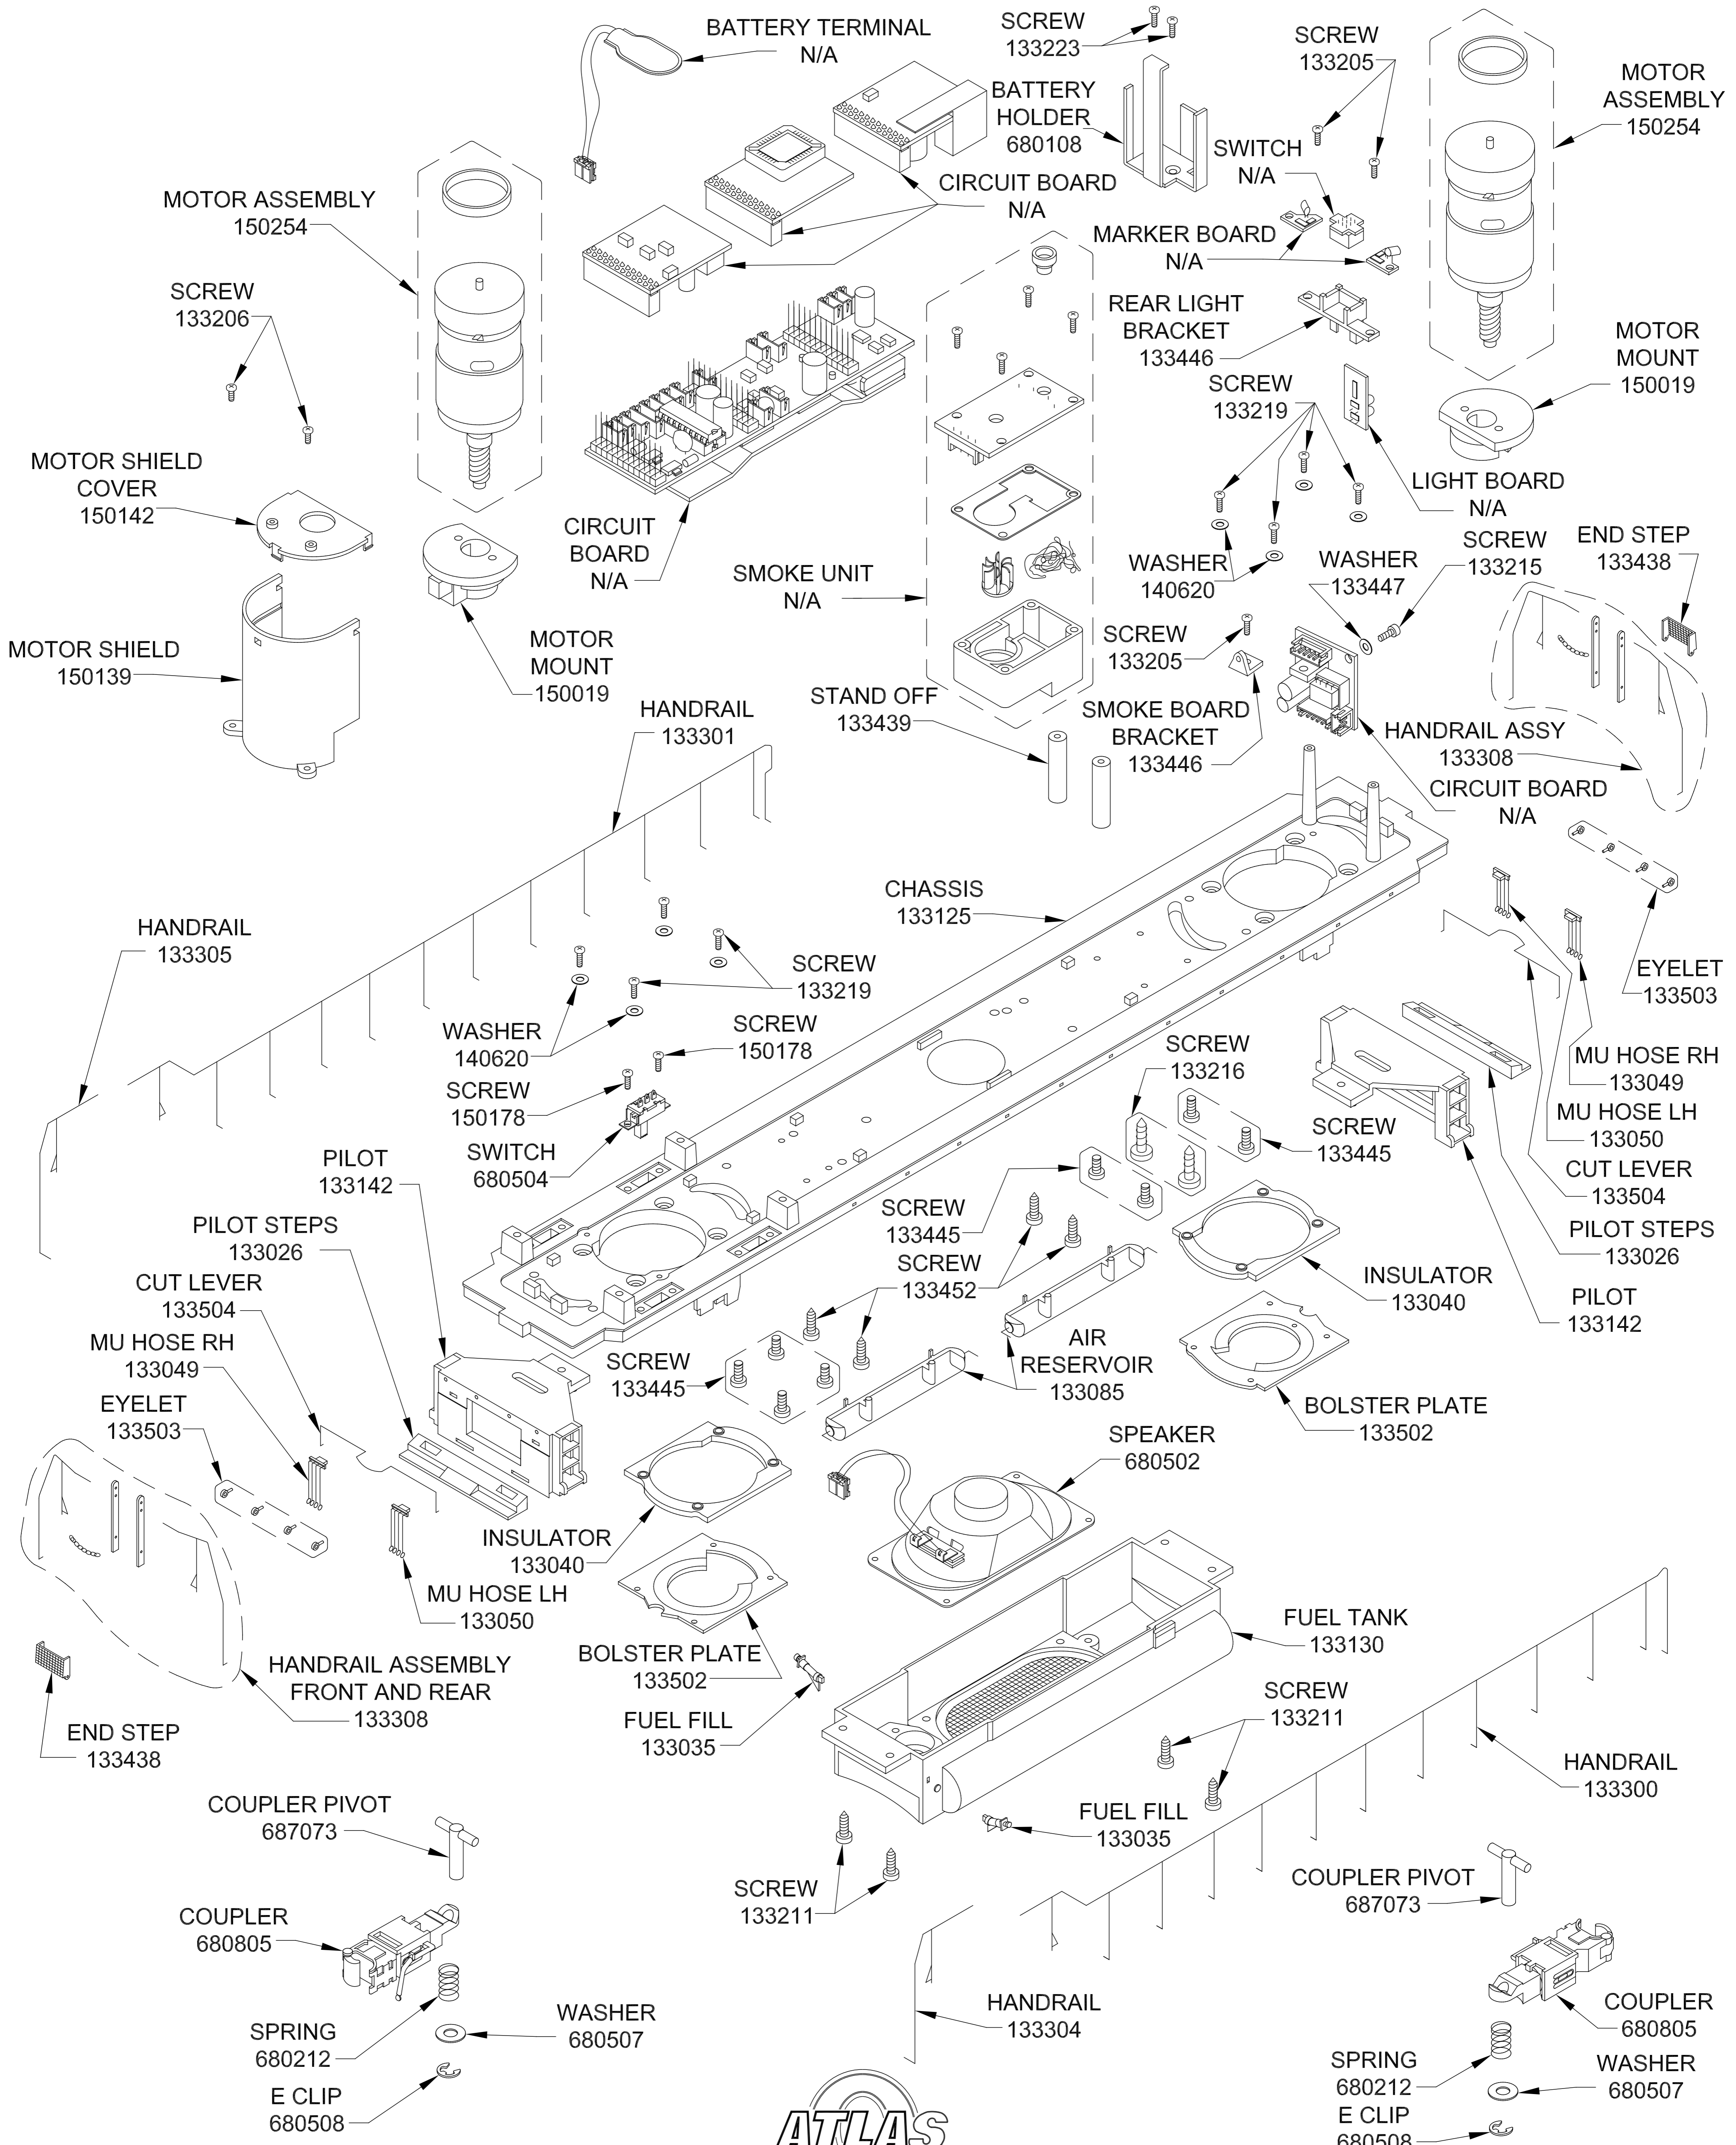

C-630 DIESEL LOCOMOTIVE

3 RAIL

378 Florence Avenue, Hillside,

New Jersey 07205, USA