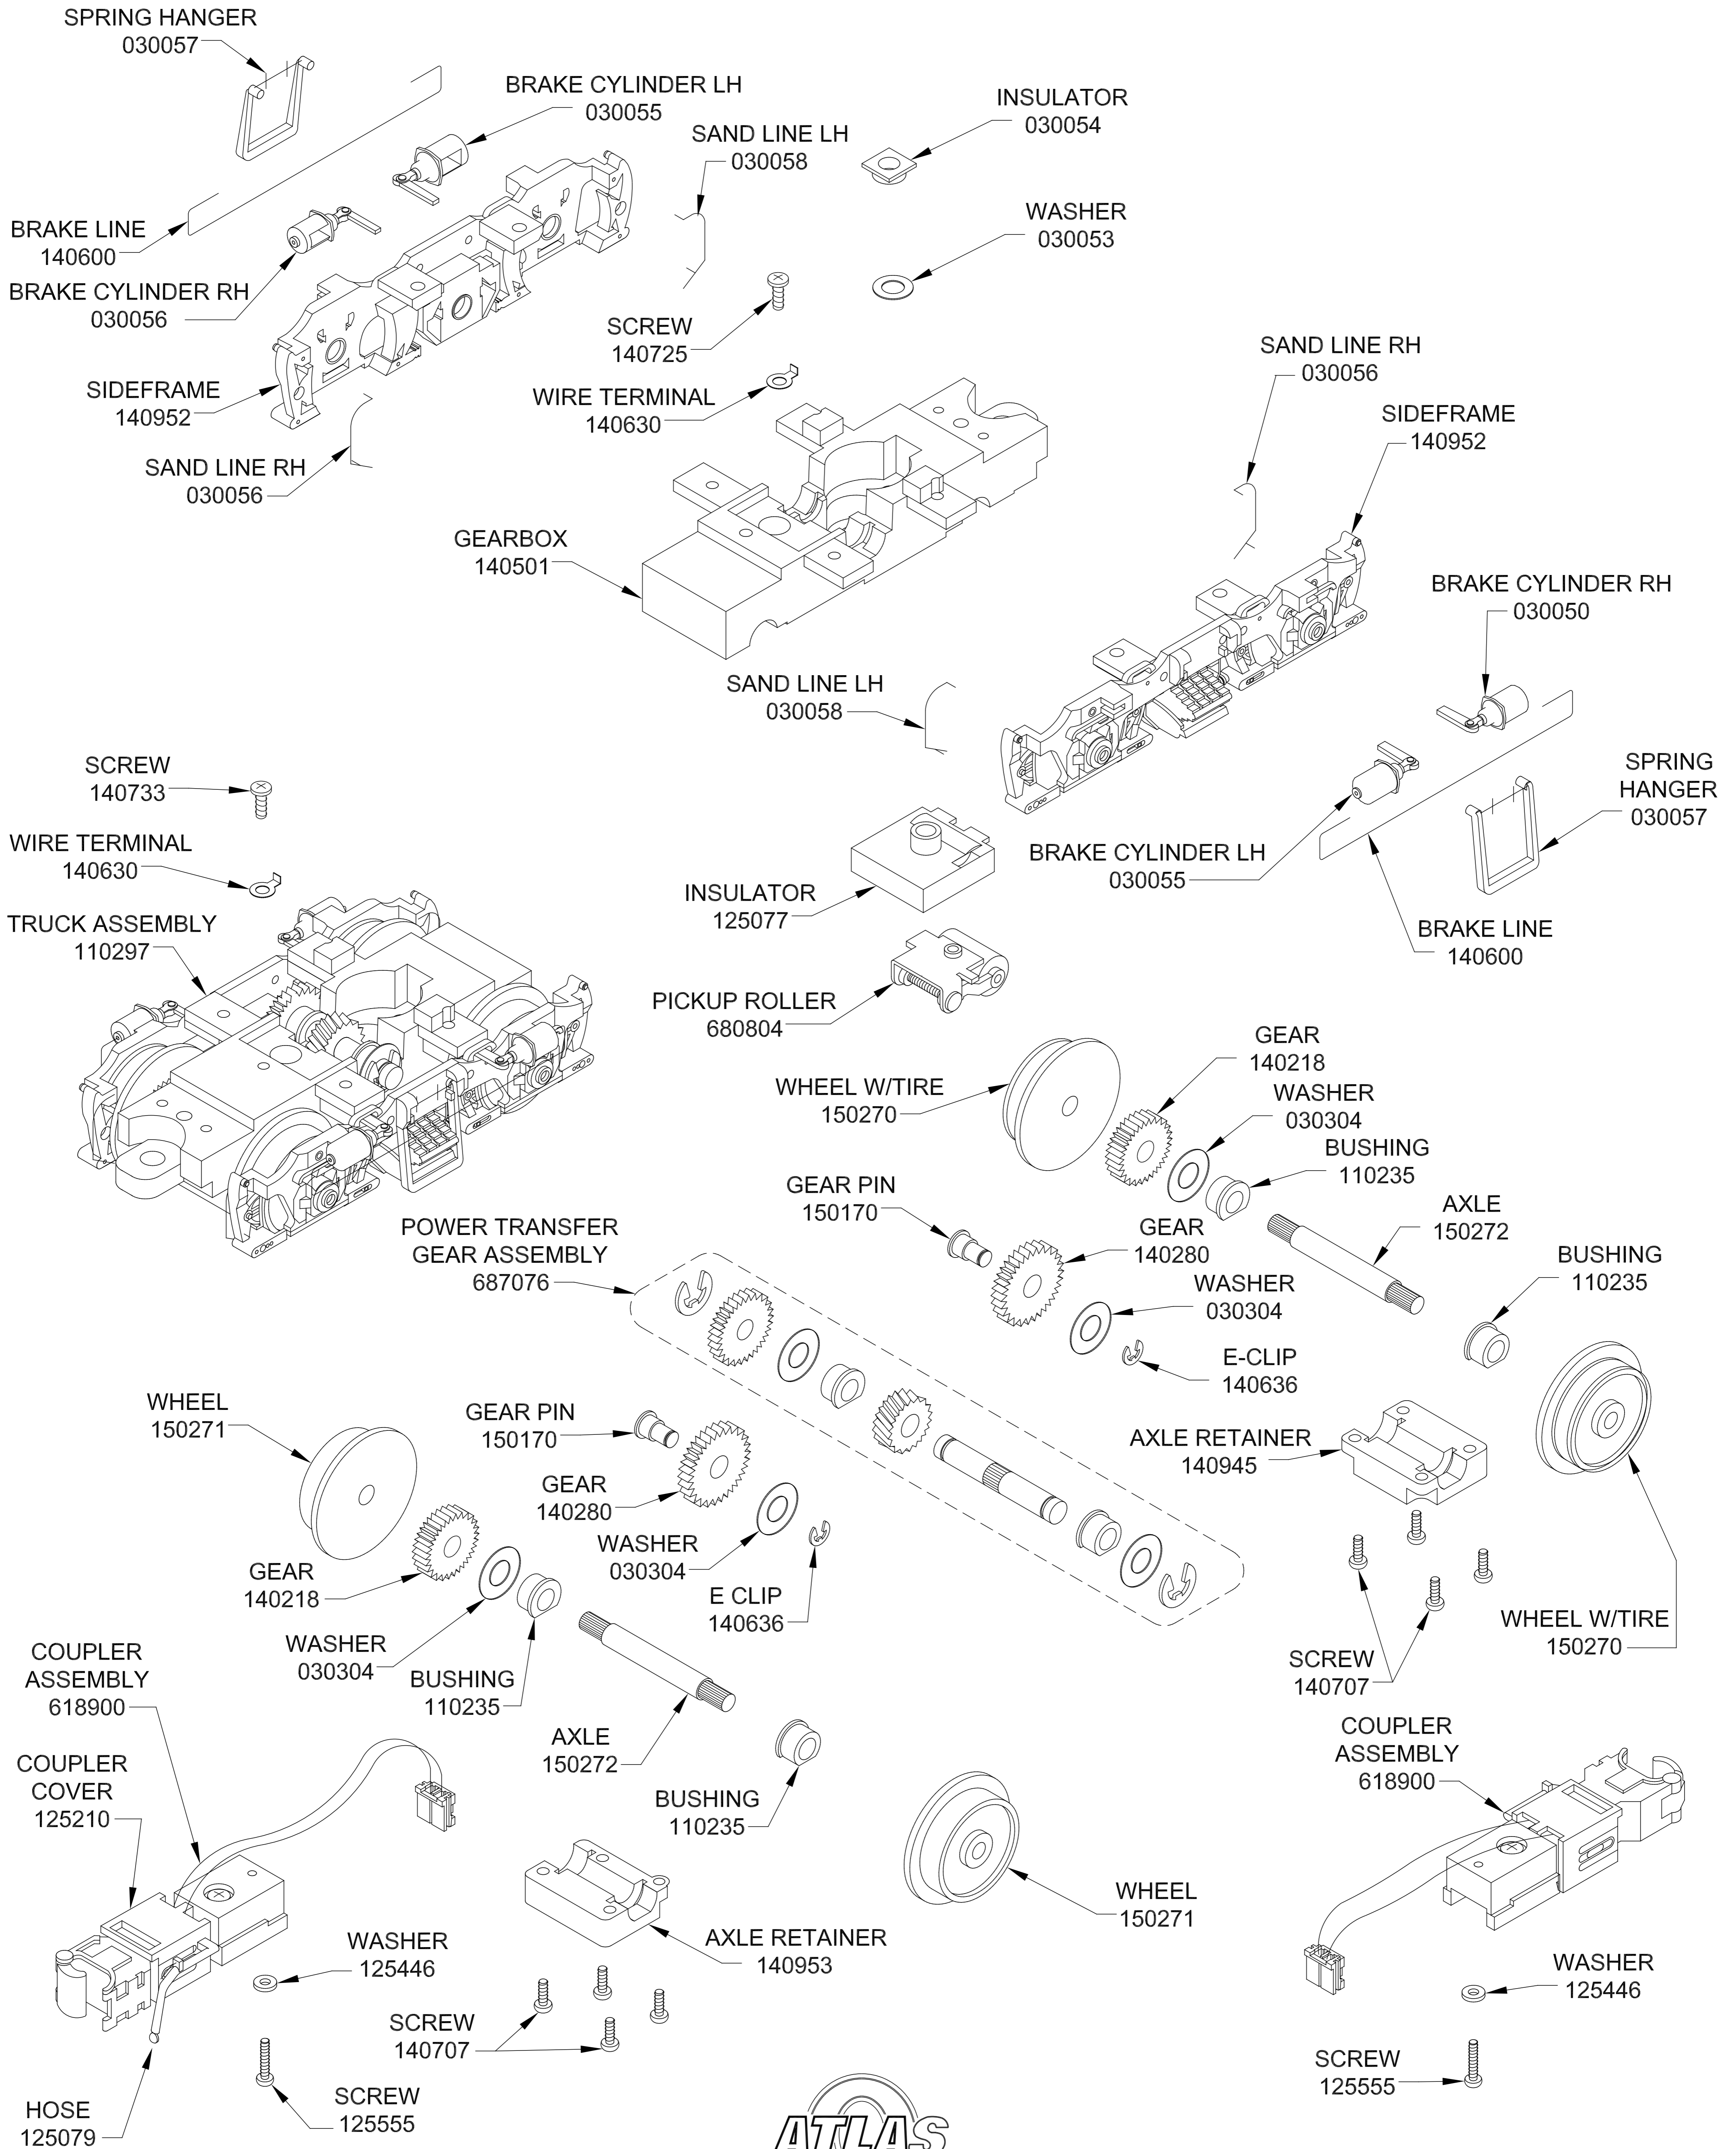

GP-35 DIESEL LOCOMOTIVE

3 RAIL

378 Florence Avenue, Hillside,

New Jersey 07205, USA