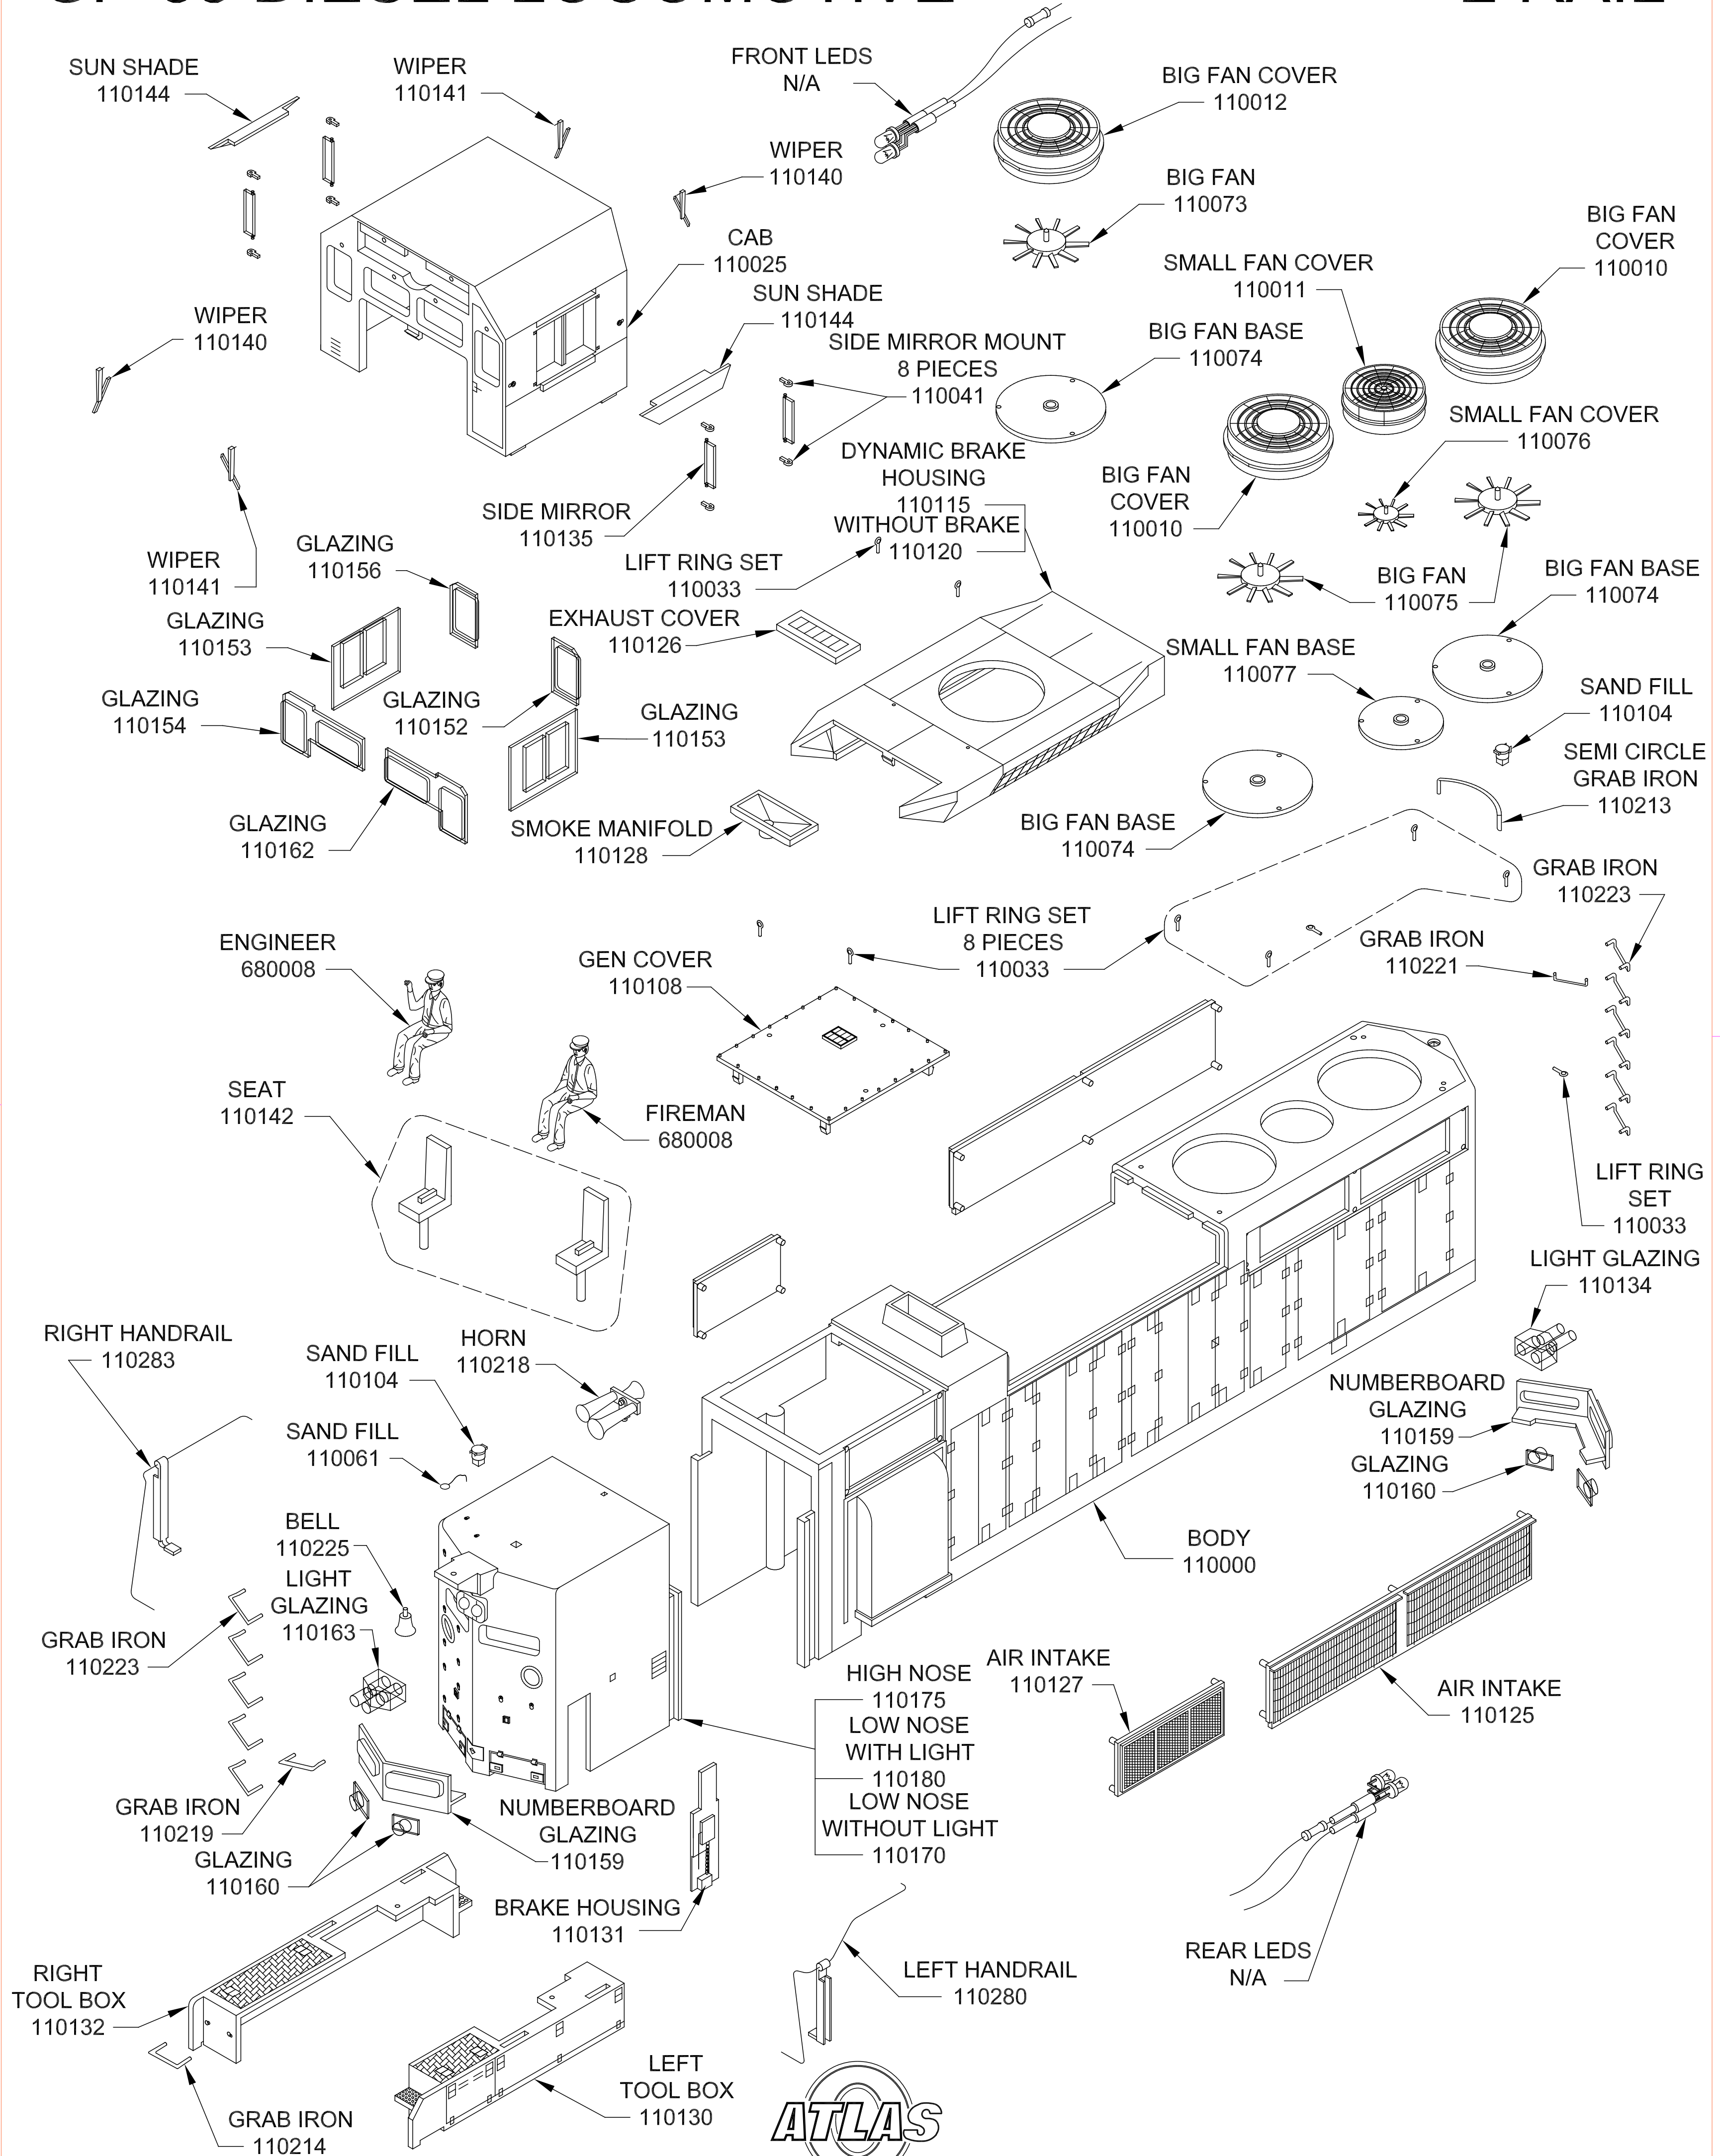

GP-35 DIESEL LOCOMOTIVE

2 RAIL

378 Florence Avenue, Hillside, New Jersey 07205, USA