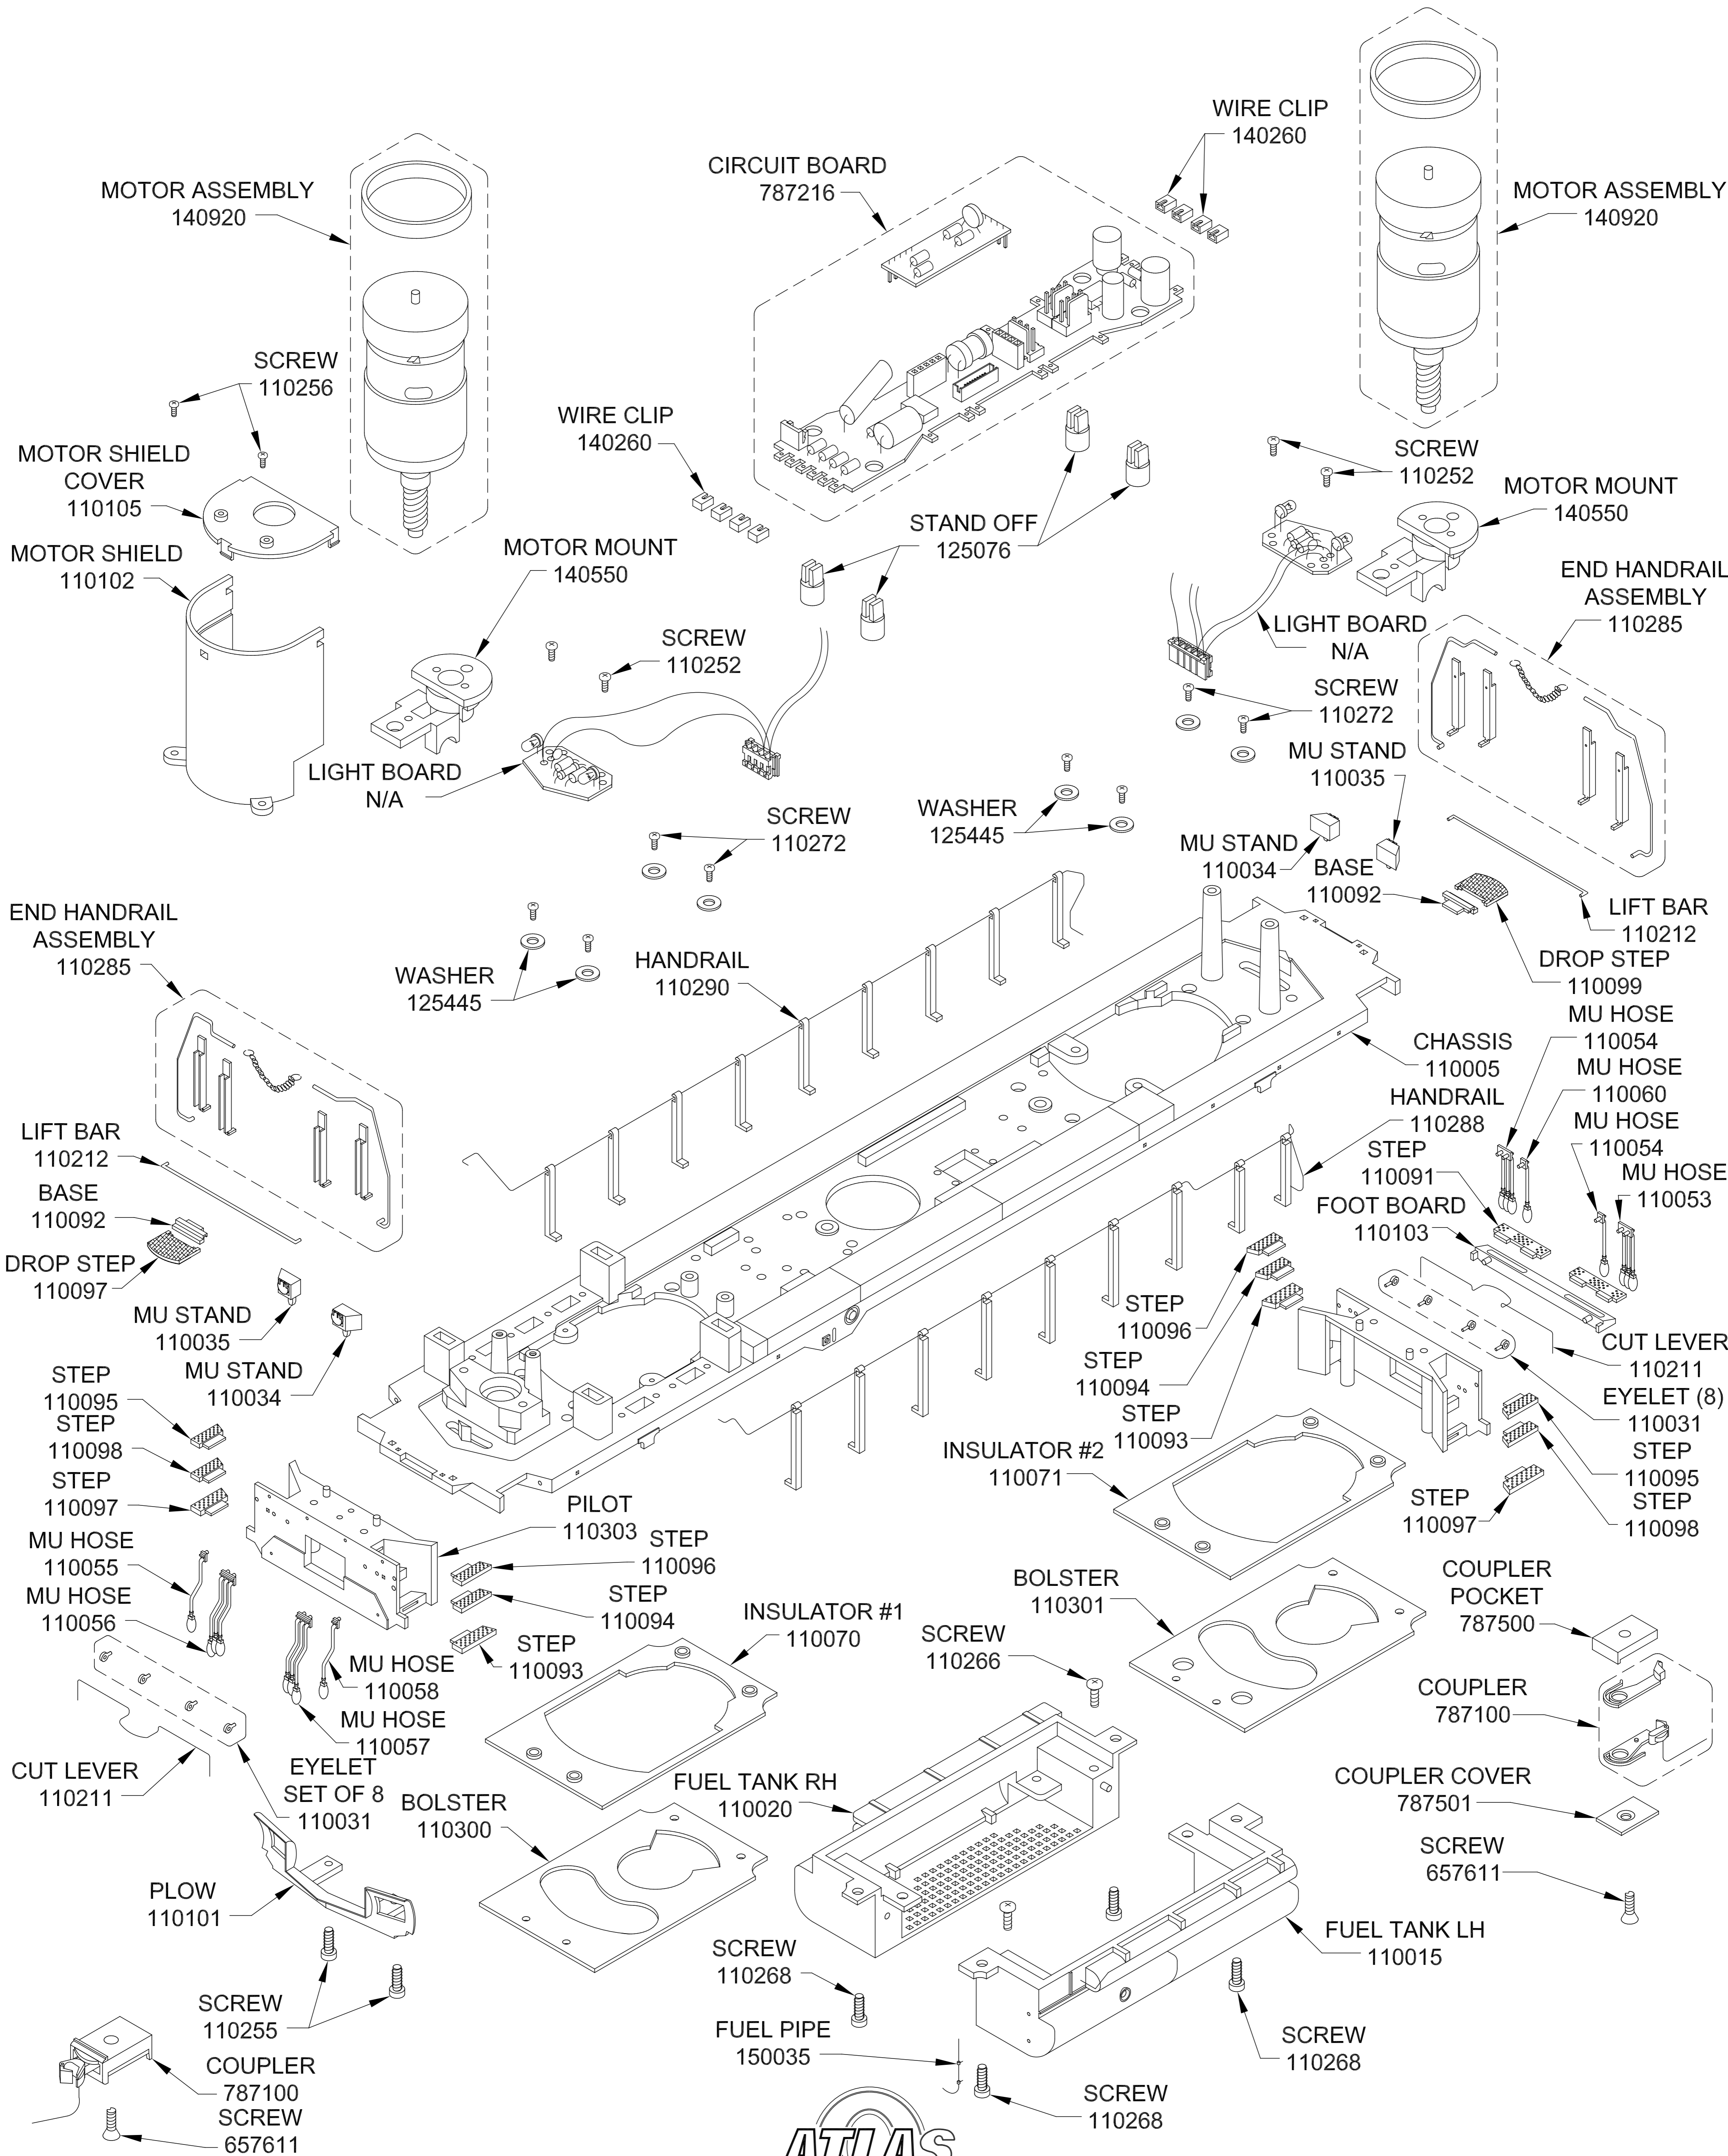

GP-35 DIESEL LOCOMOTIVE

2 RAIL

378 Florence Avenue, Hillside, New Jersey 07205, USA