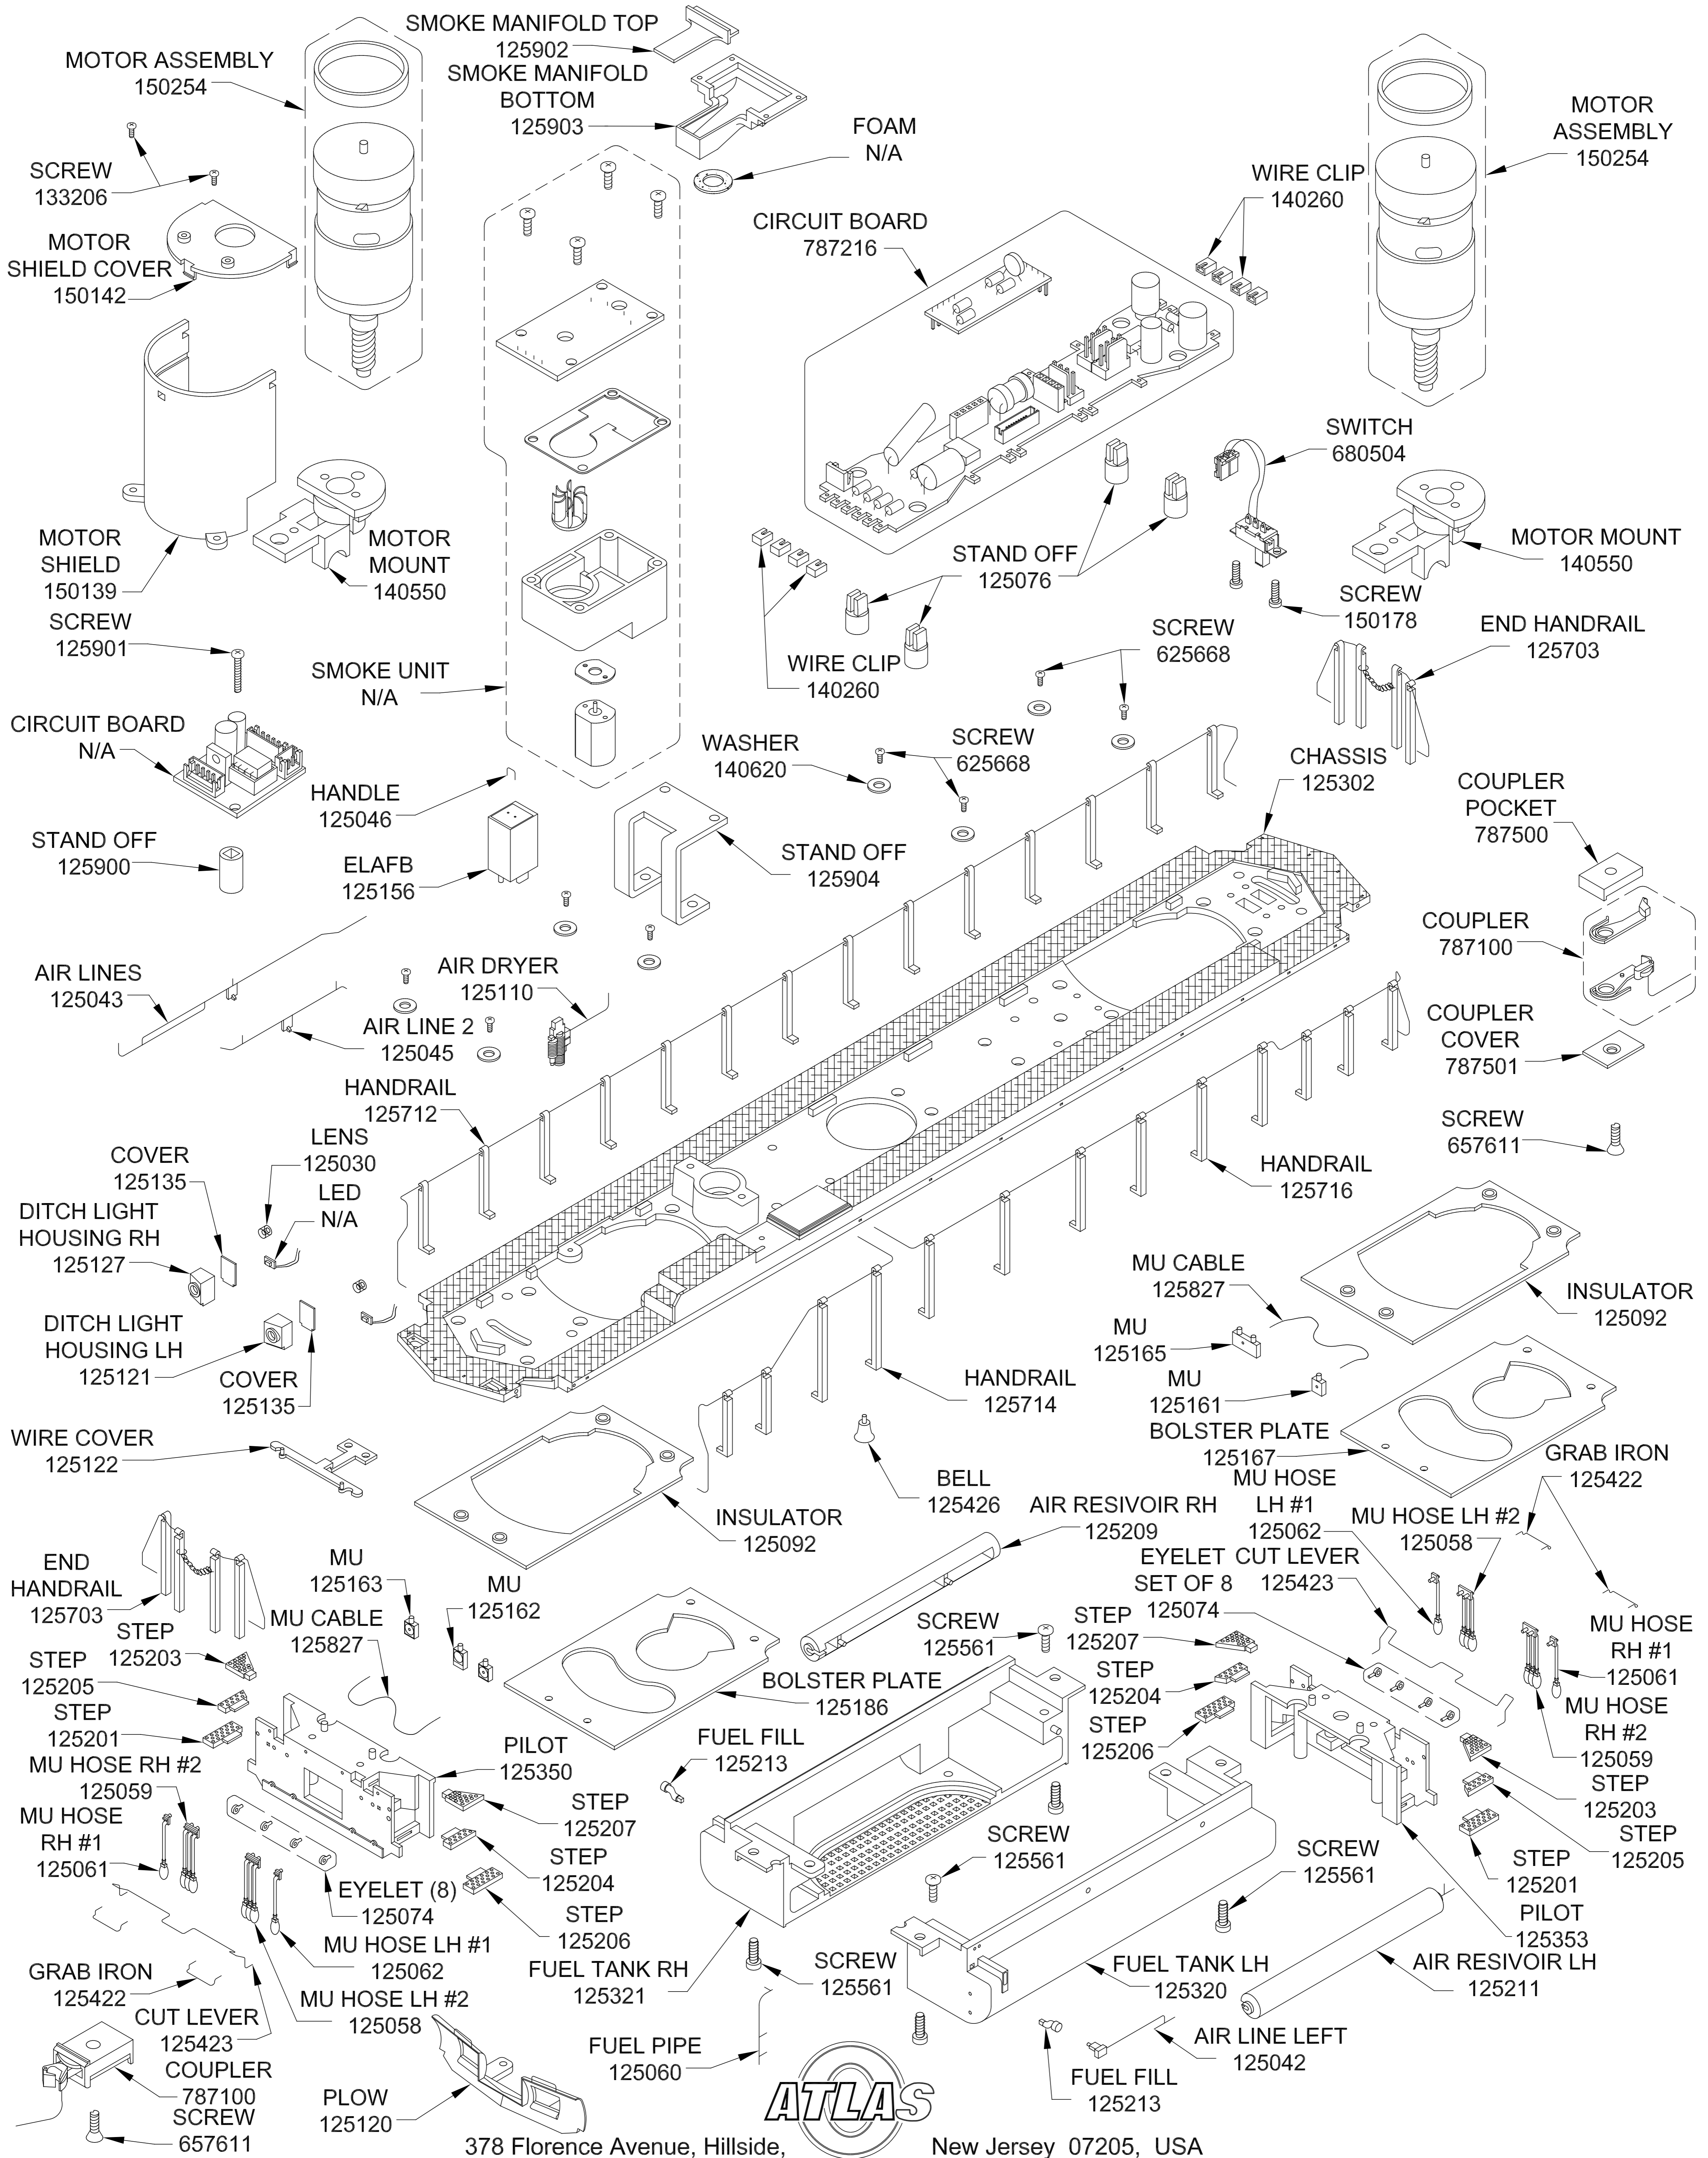

GP-60B DIESEL LOCOMOTIVE

2 RAIL

378 Florence Avenue, Hillside, New Jersey 07205, USA