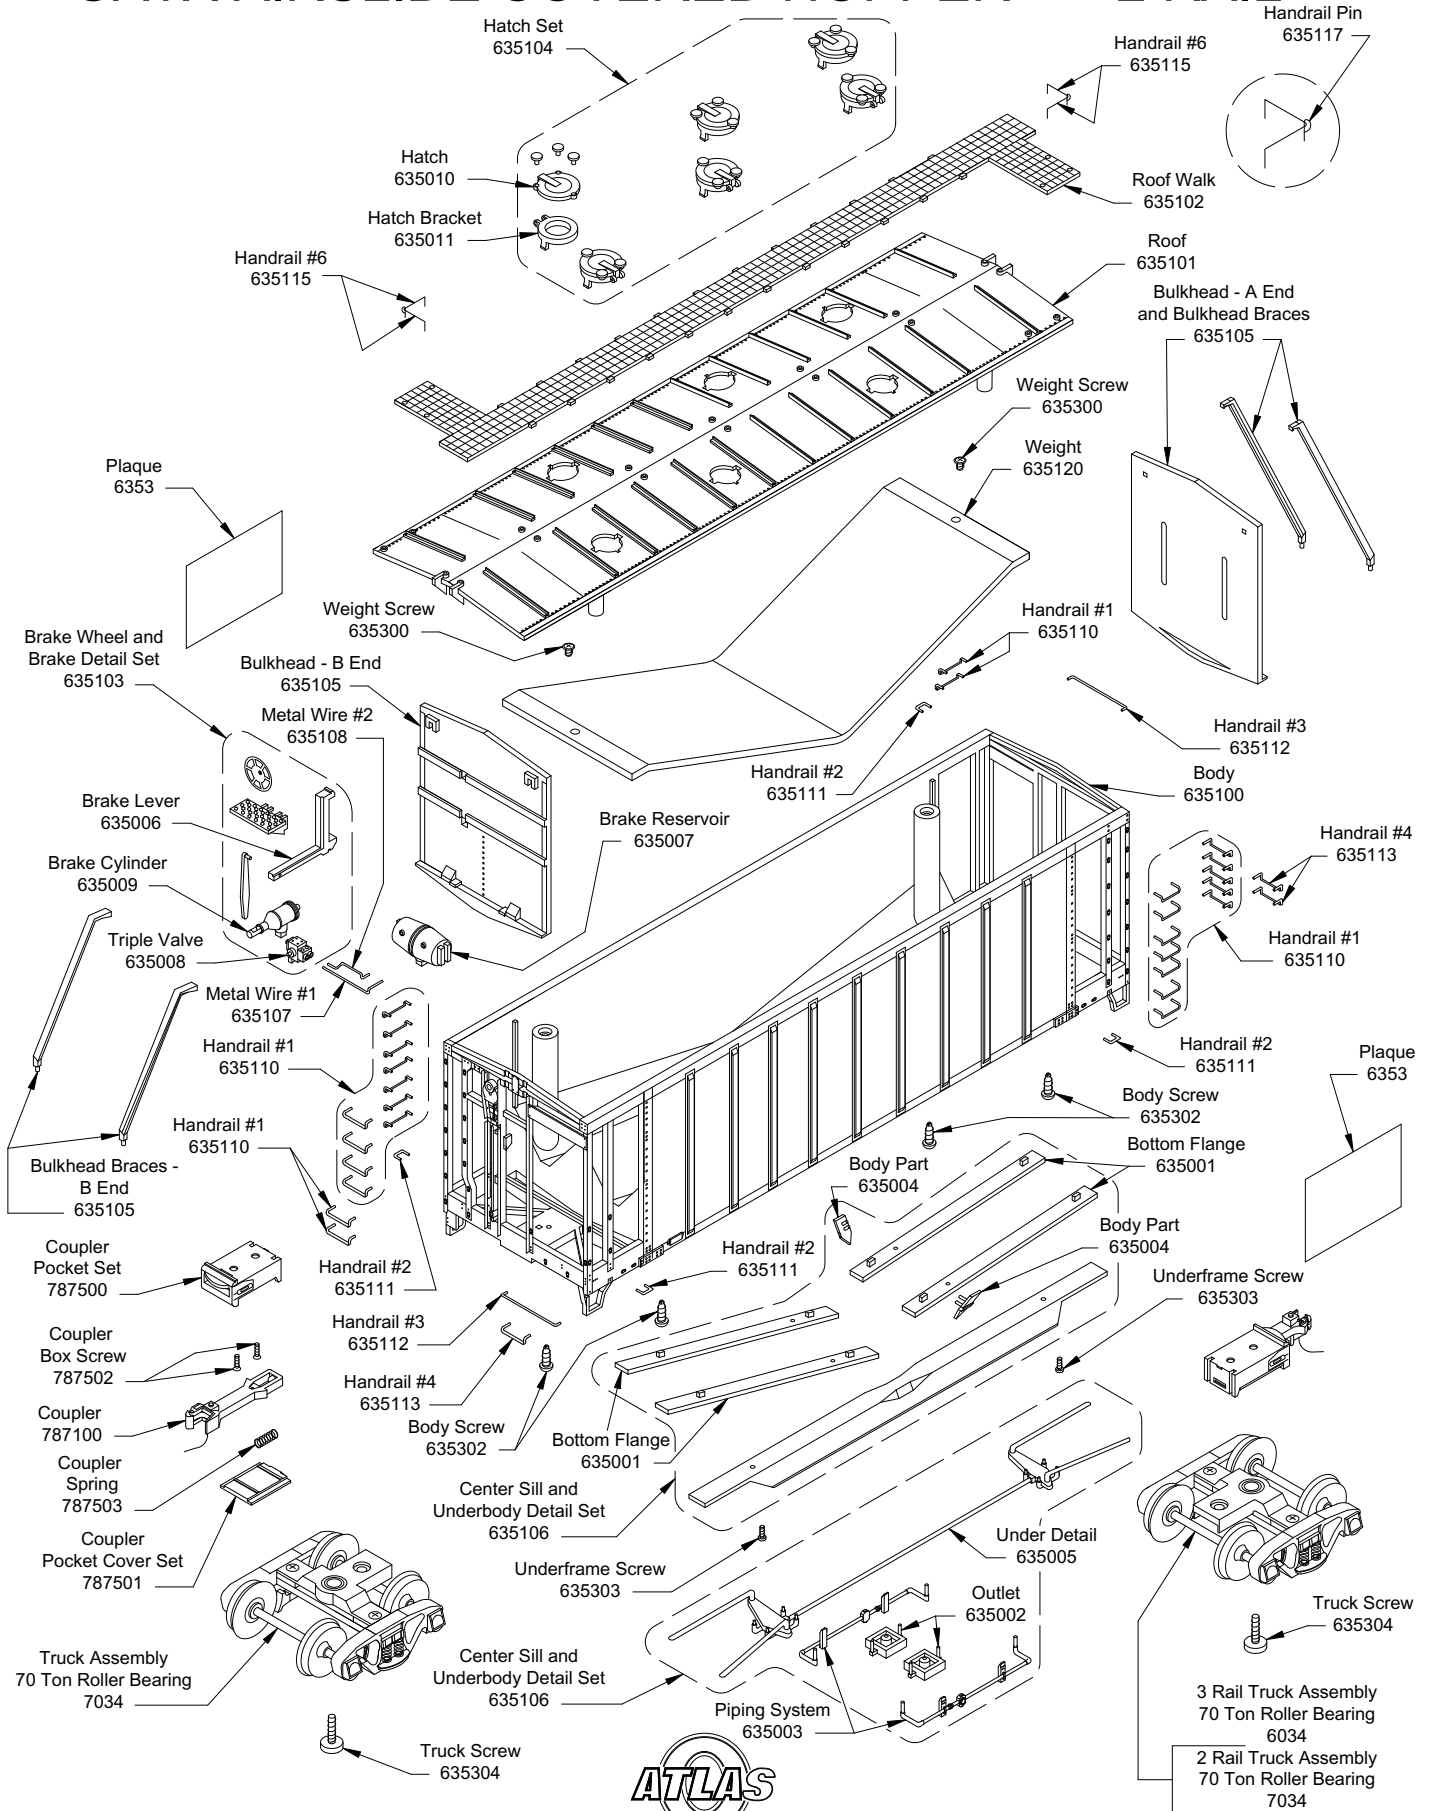

# GATX AIRSLIDE COVERED HOPPER

# 2 RAIL

378 Florence Avenue, Hillside,

New Jersey 07205, USA