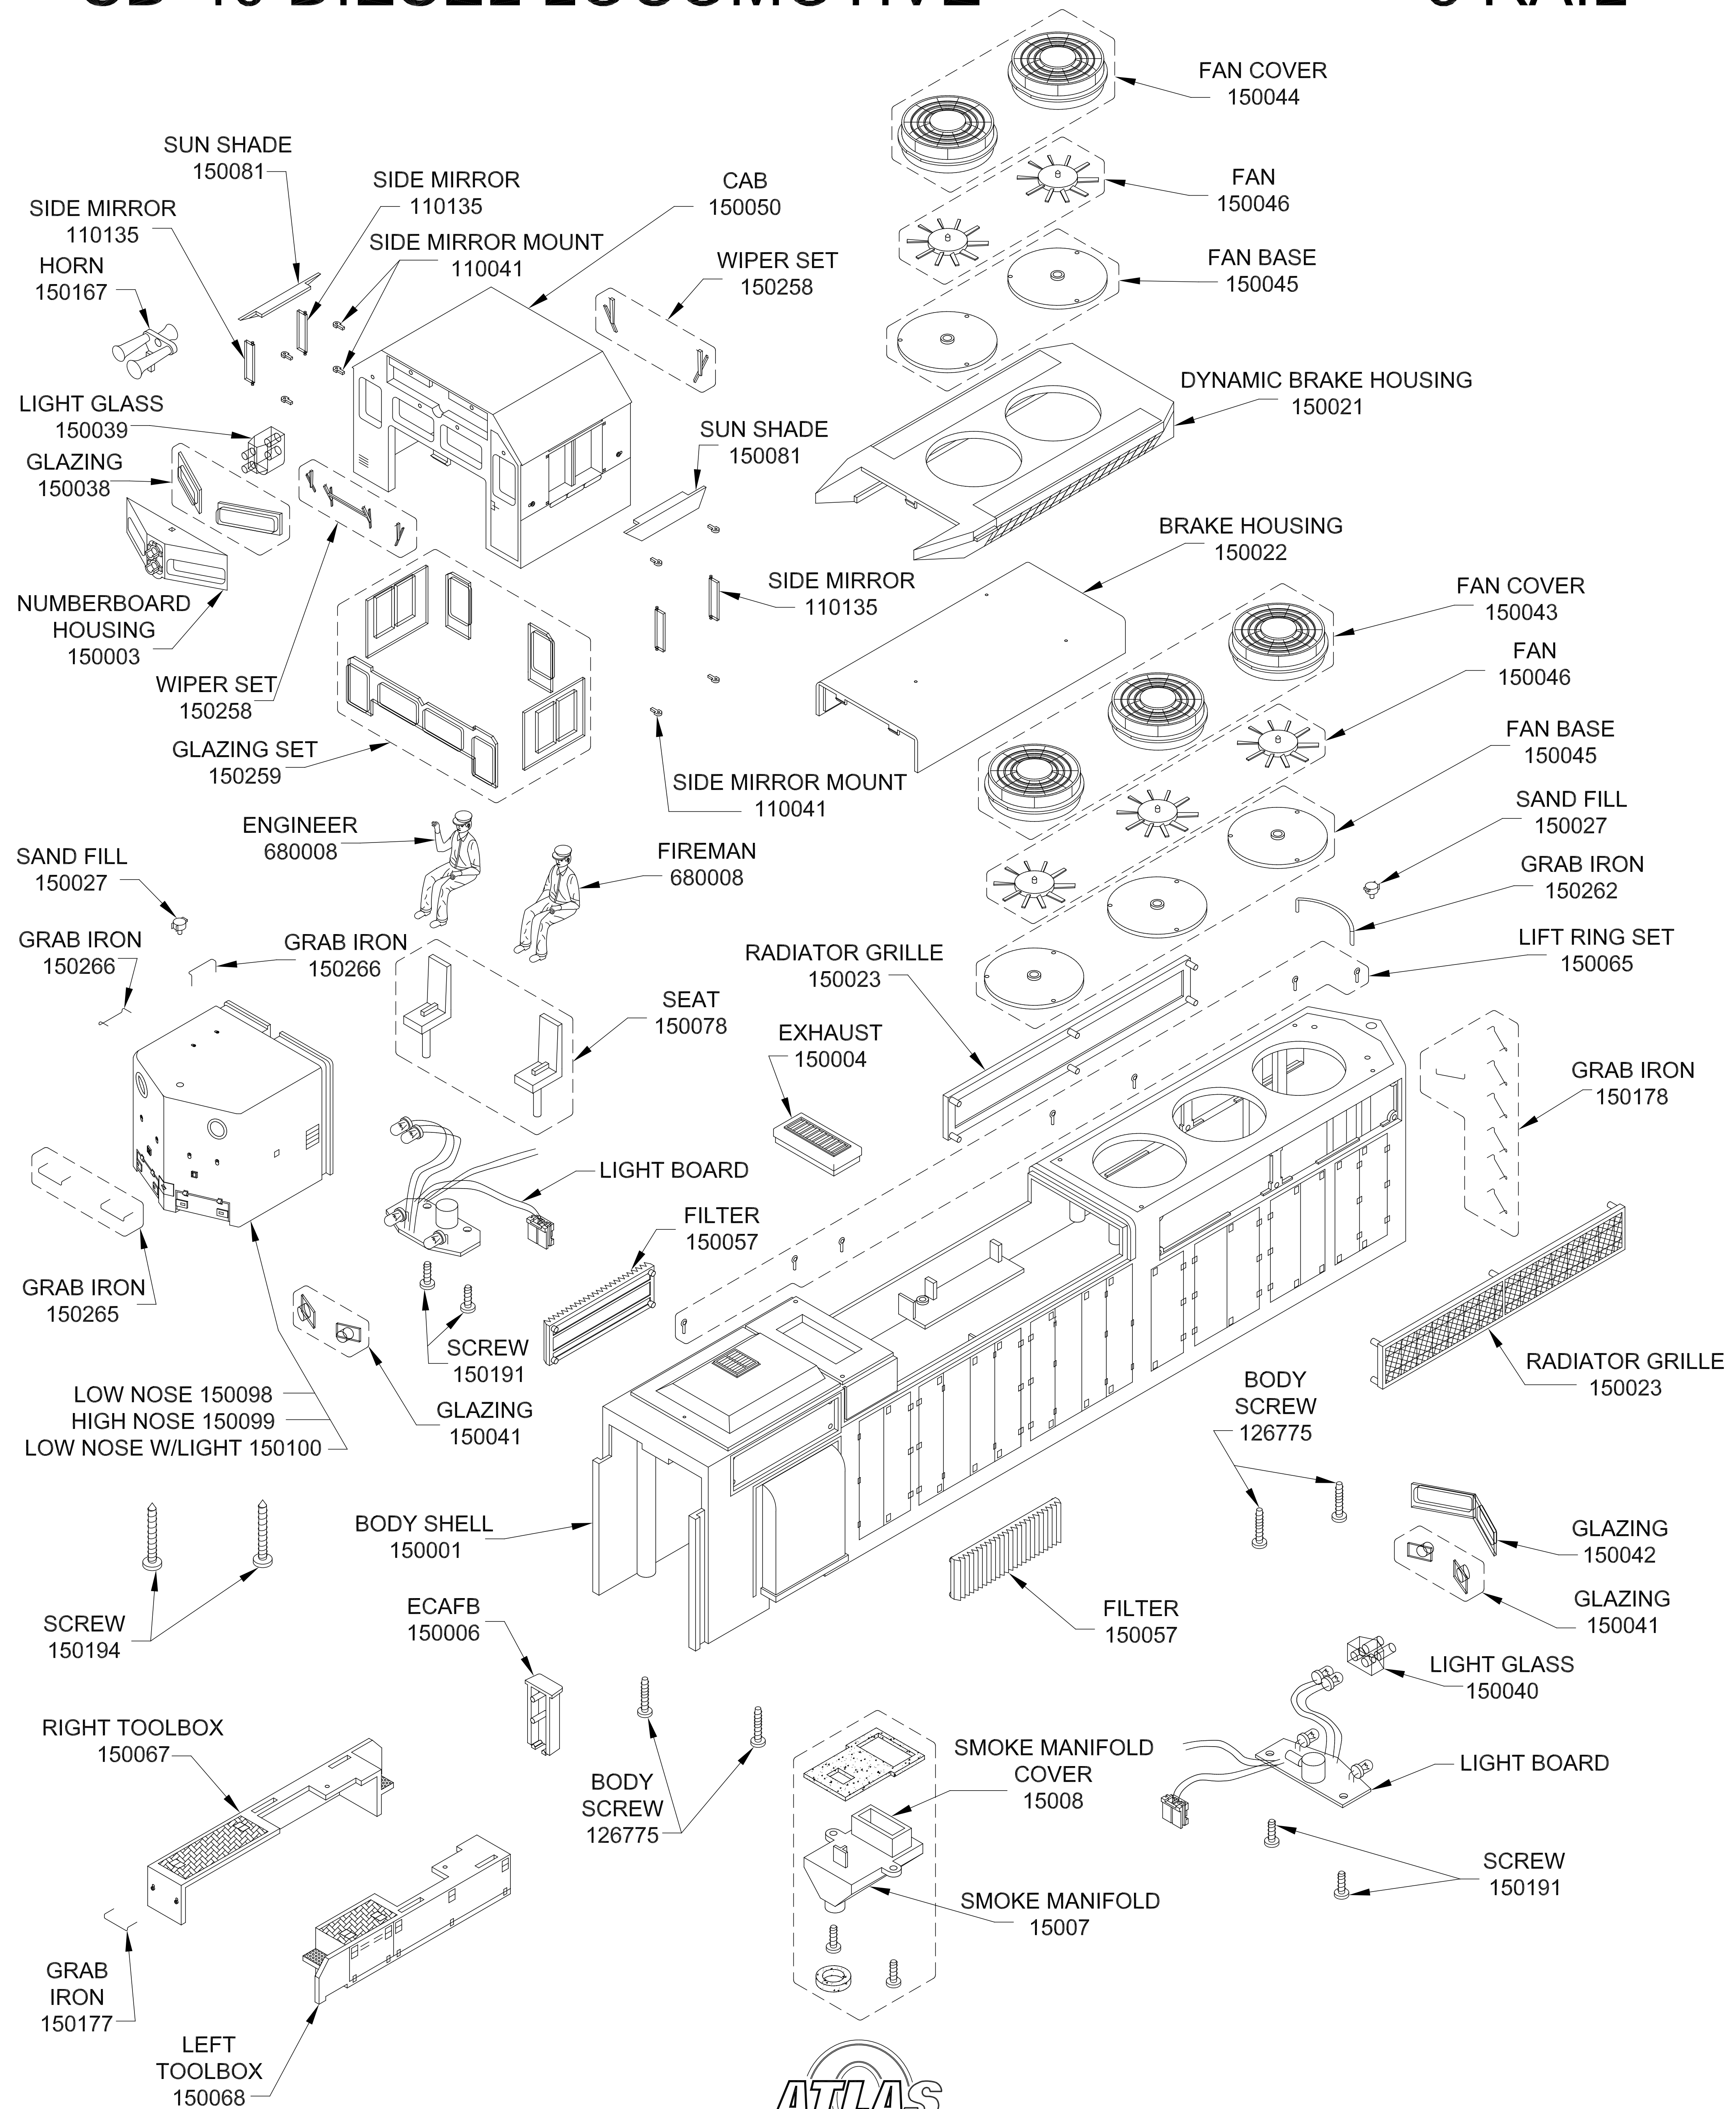

SD-40 DIESEL LOCOMOTIVE

3 RAIL

378 Florence Avenue, Hillside,

New Jersey 07205, USA