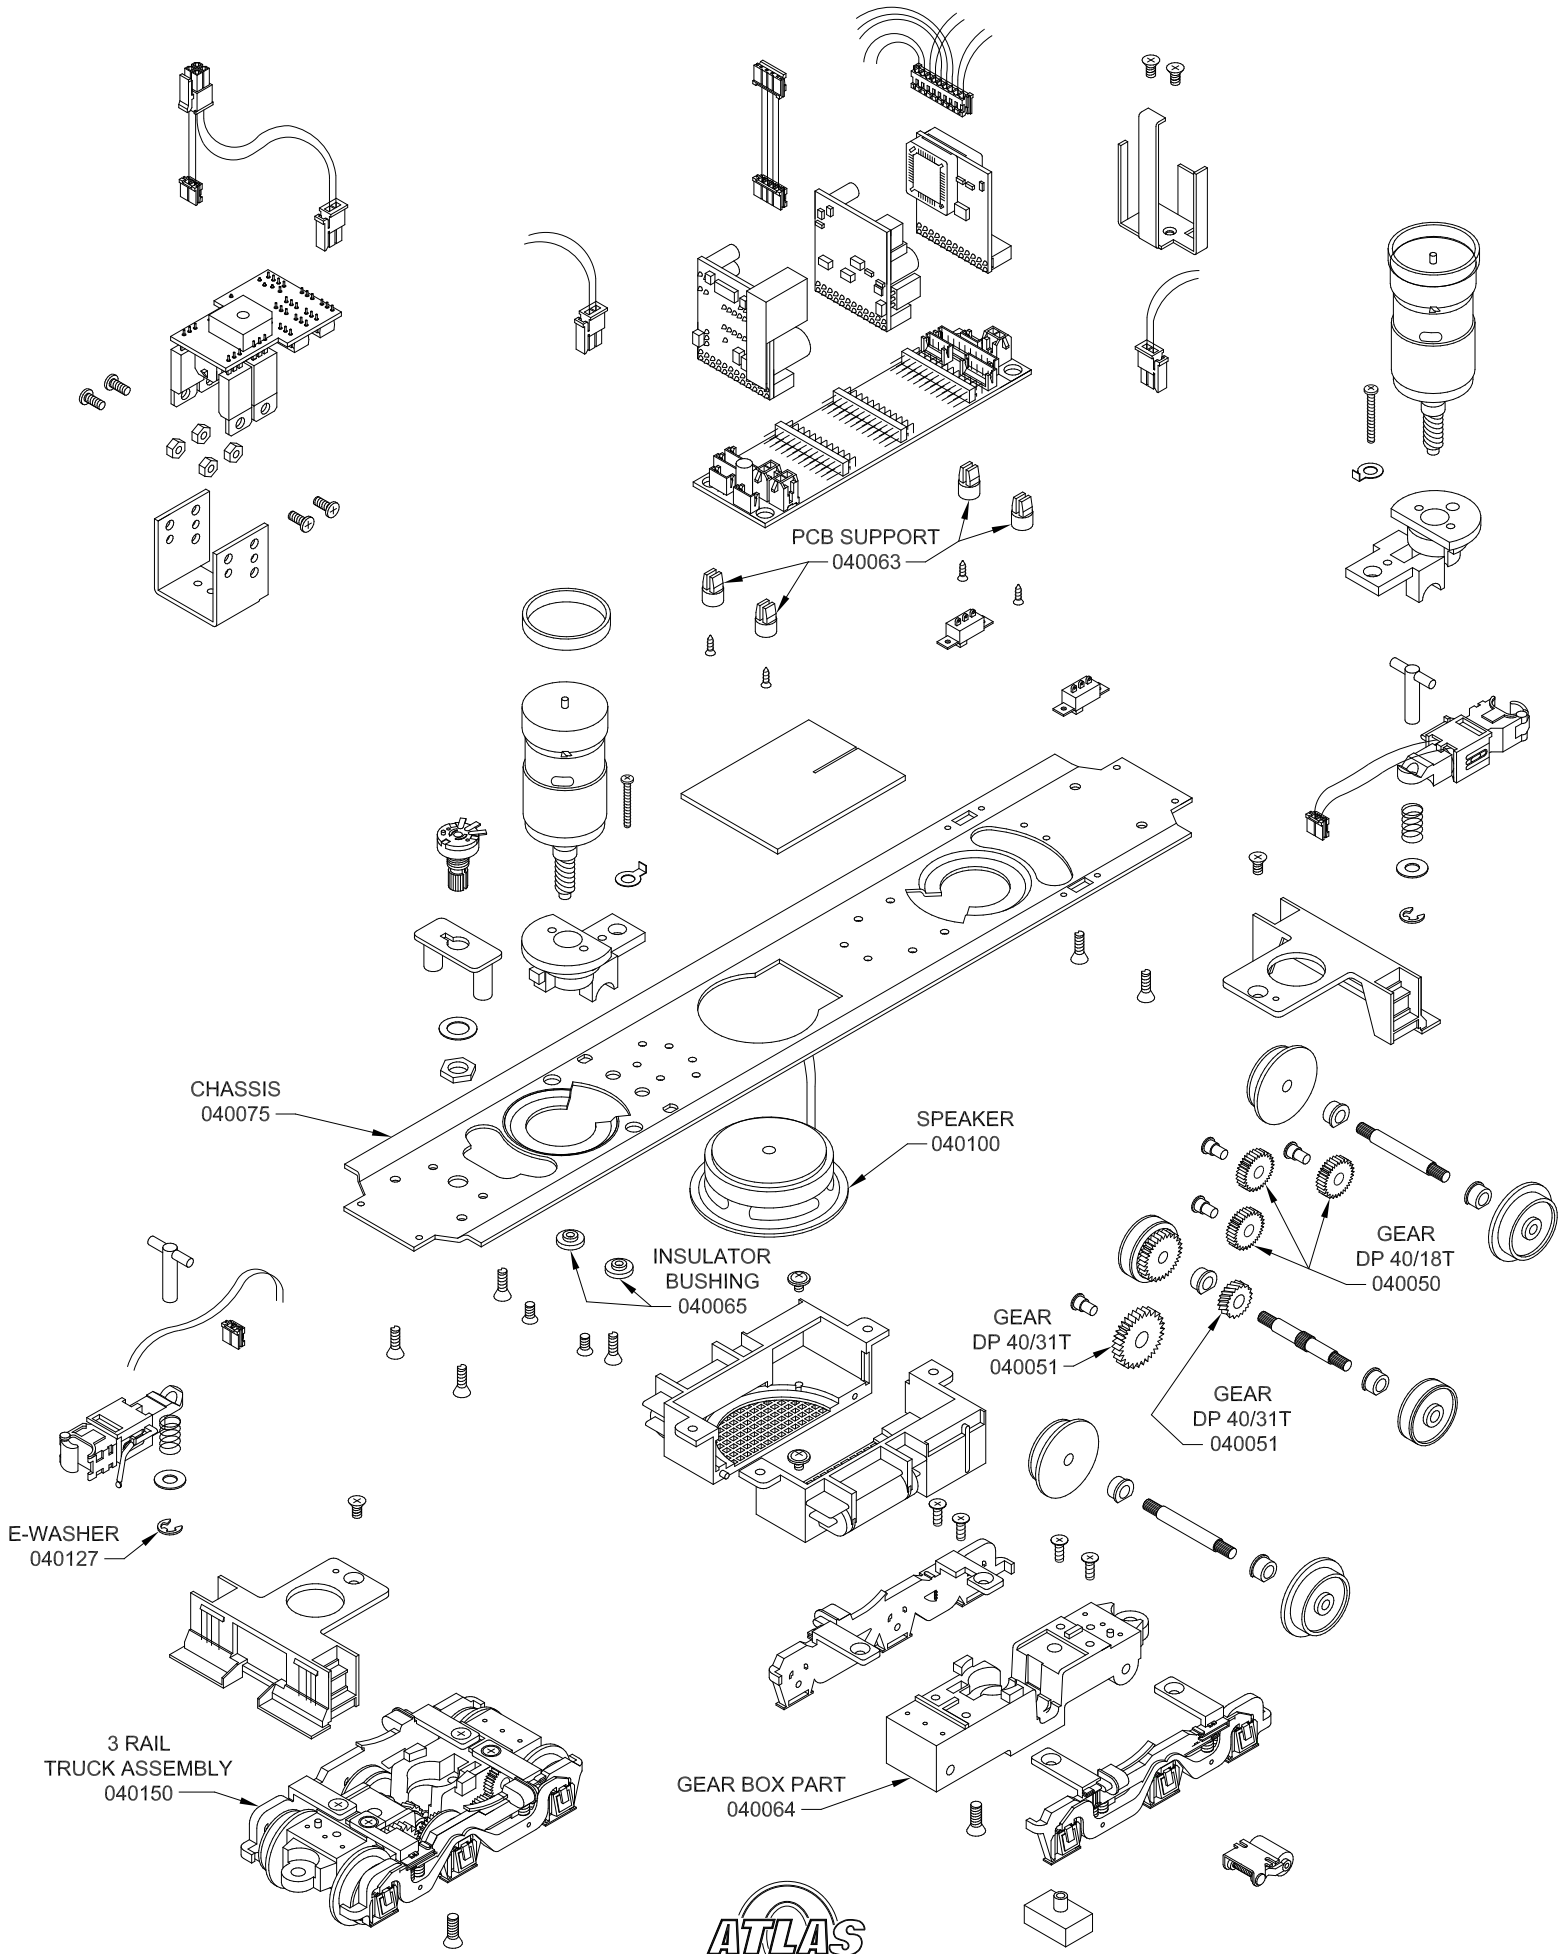

ALCO RSD-4_5 DIESEL LOCOMOTIVE

3RAIL

CHASSIS
040075

SPEAKER
040100

INSULATOR
BUSHING
040065

GEAR
DP 40/18T
040050

GEAR
DP 40/31T
040051

GEAR
DP 40/31T
040051

E-WASHER
040127

3 RAIL
TRUCK ASSEMBLY
040150

GEAR BOX PART
040064