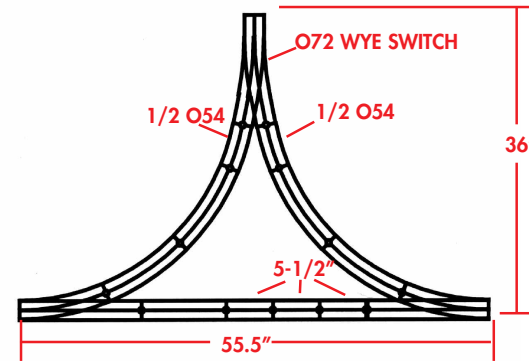

WYE TRACKS USING O54 CURVES AND SWITCHES

ALL UNLABELED STRAIGHTS - 10"
ALL UNLABELED CURVES - O54