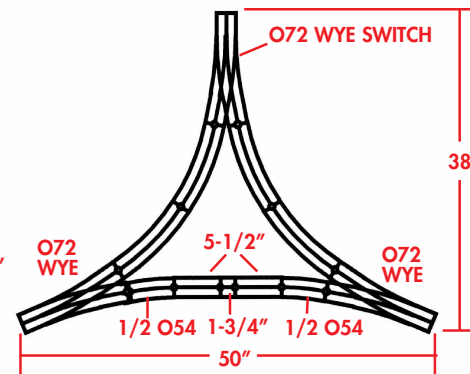

WYE TRACKS USING O54 CURVES AND SWITCHES

ALL UNLABELED STRAIGHTS - 10"
ALL UNLABELED CURVES - O54