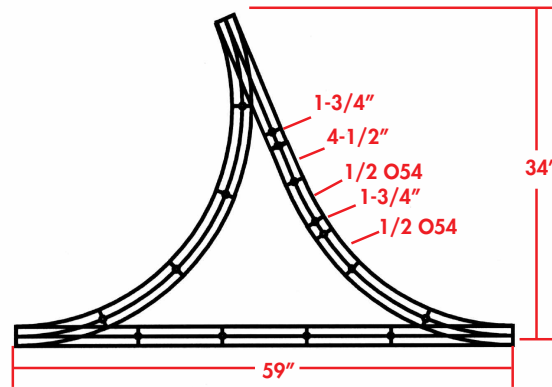

WYE TRACKS USING O54 CURVES AND SWITCHES

ALL UNLABELED STRAIGHTS - 10"
ALL UNLABELED CURVES - O54