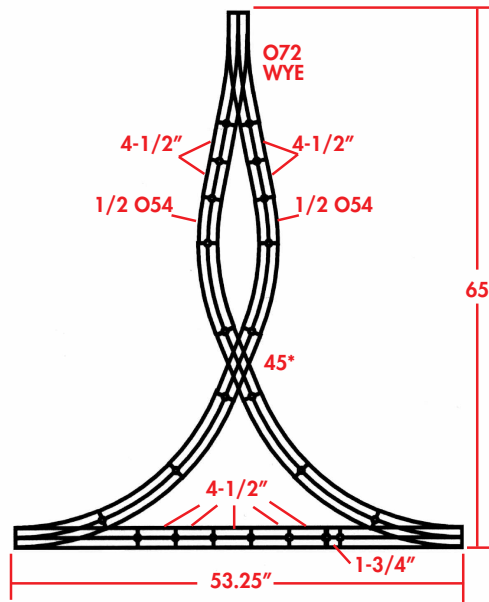

WYE TRACKS USING O54 CURVES AND SWITCHES

ALL UNLABELED STRAIGHTS - 10"
ALL UNLABELED CURVES - O54